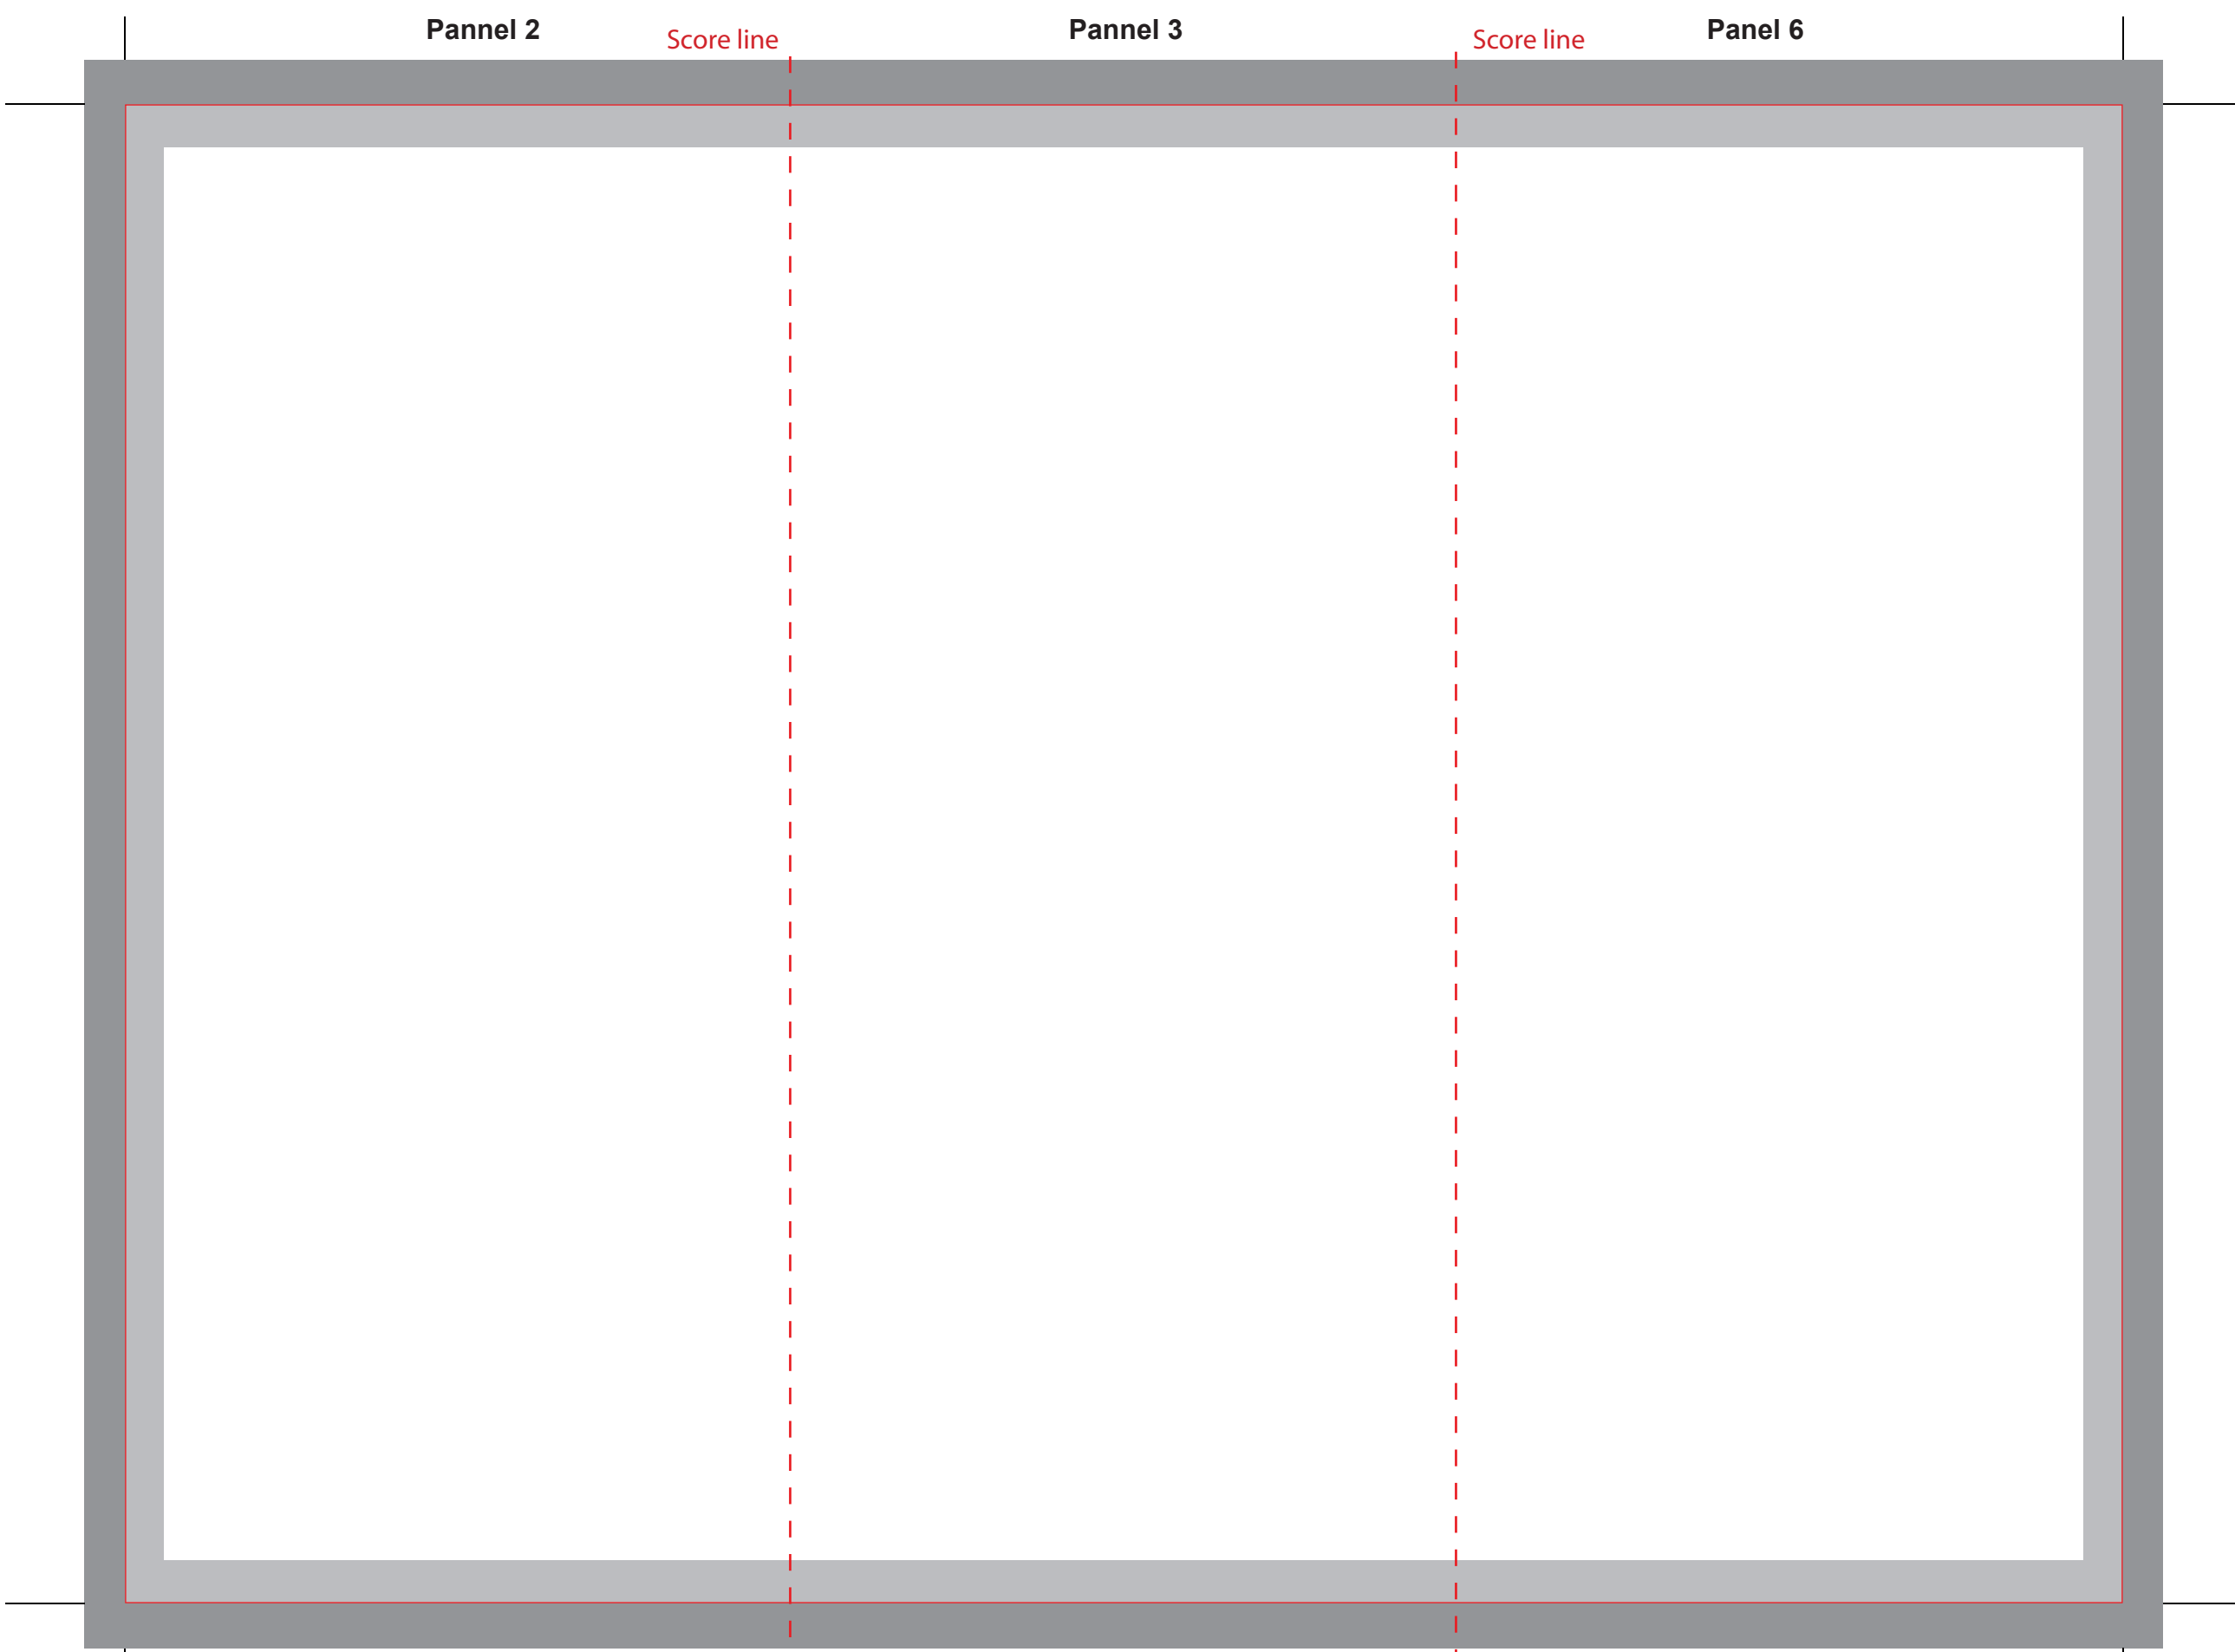

9" x 12" Z-Fold Brochure

■ **BLEED AREA:** If you have artwork on all 4 sides, you must extend your final artwork at least 1/8" (0.125 inch) for proper bleed. This does not apply if all 4 sides are in white.

■ **SAFETY MARGIN:** To prevent accidental cutting, text CANNOT be within the "Safety Zone"

— **Cut Line**

**Please make sure all pixel images are in 300dpi resolution and color in CMYK before you send us your files.*