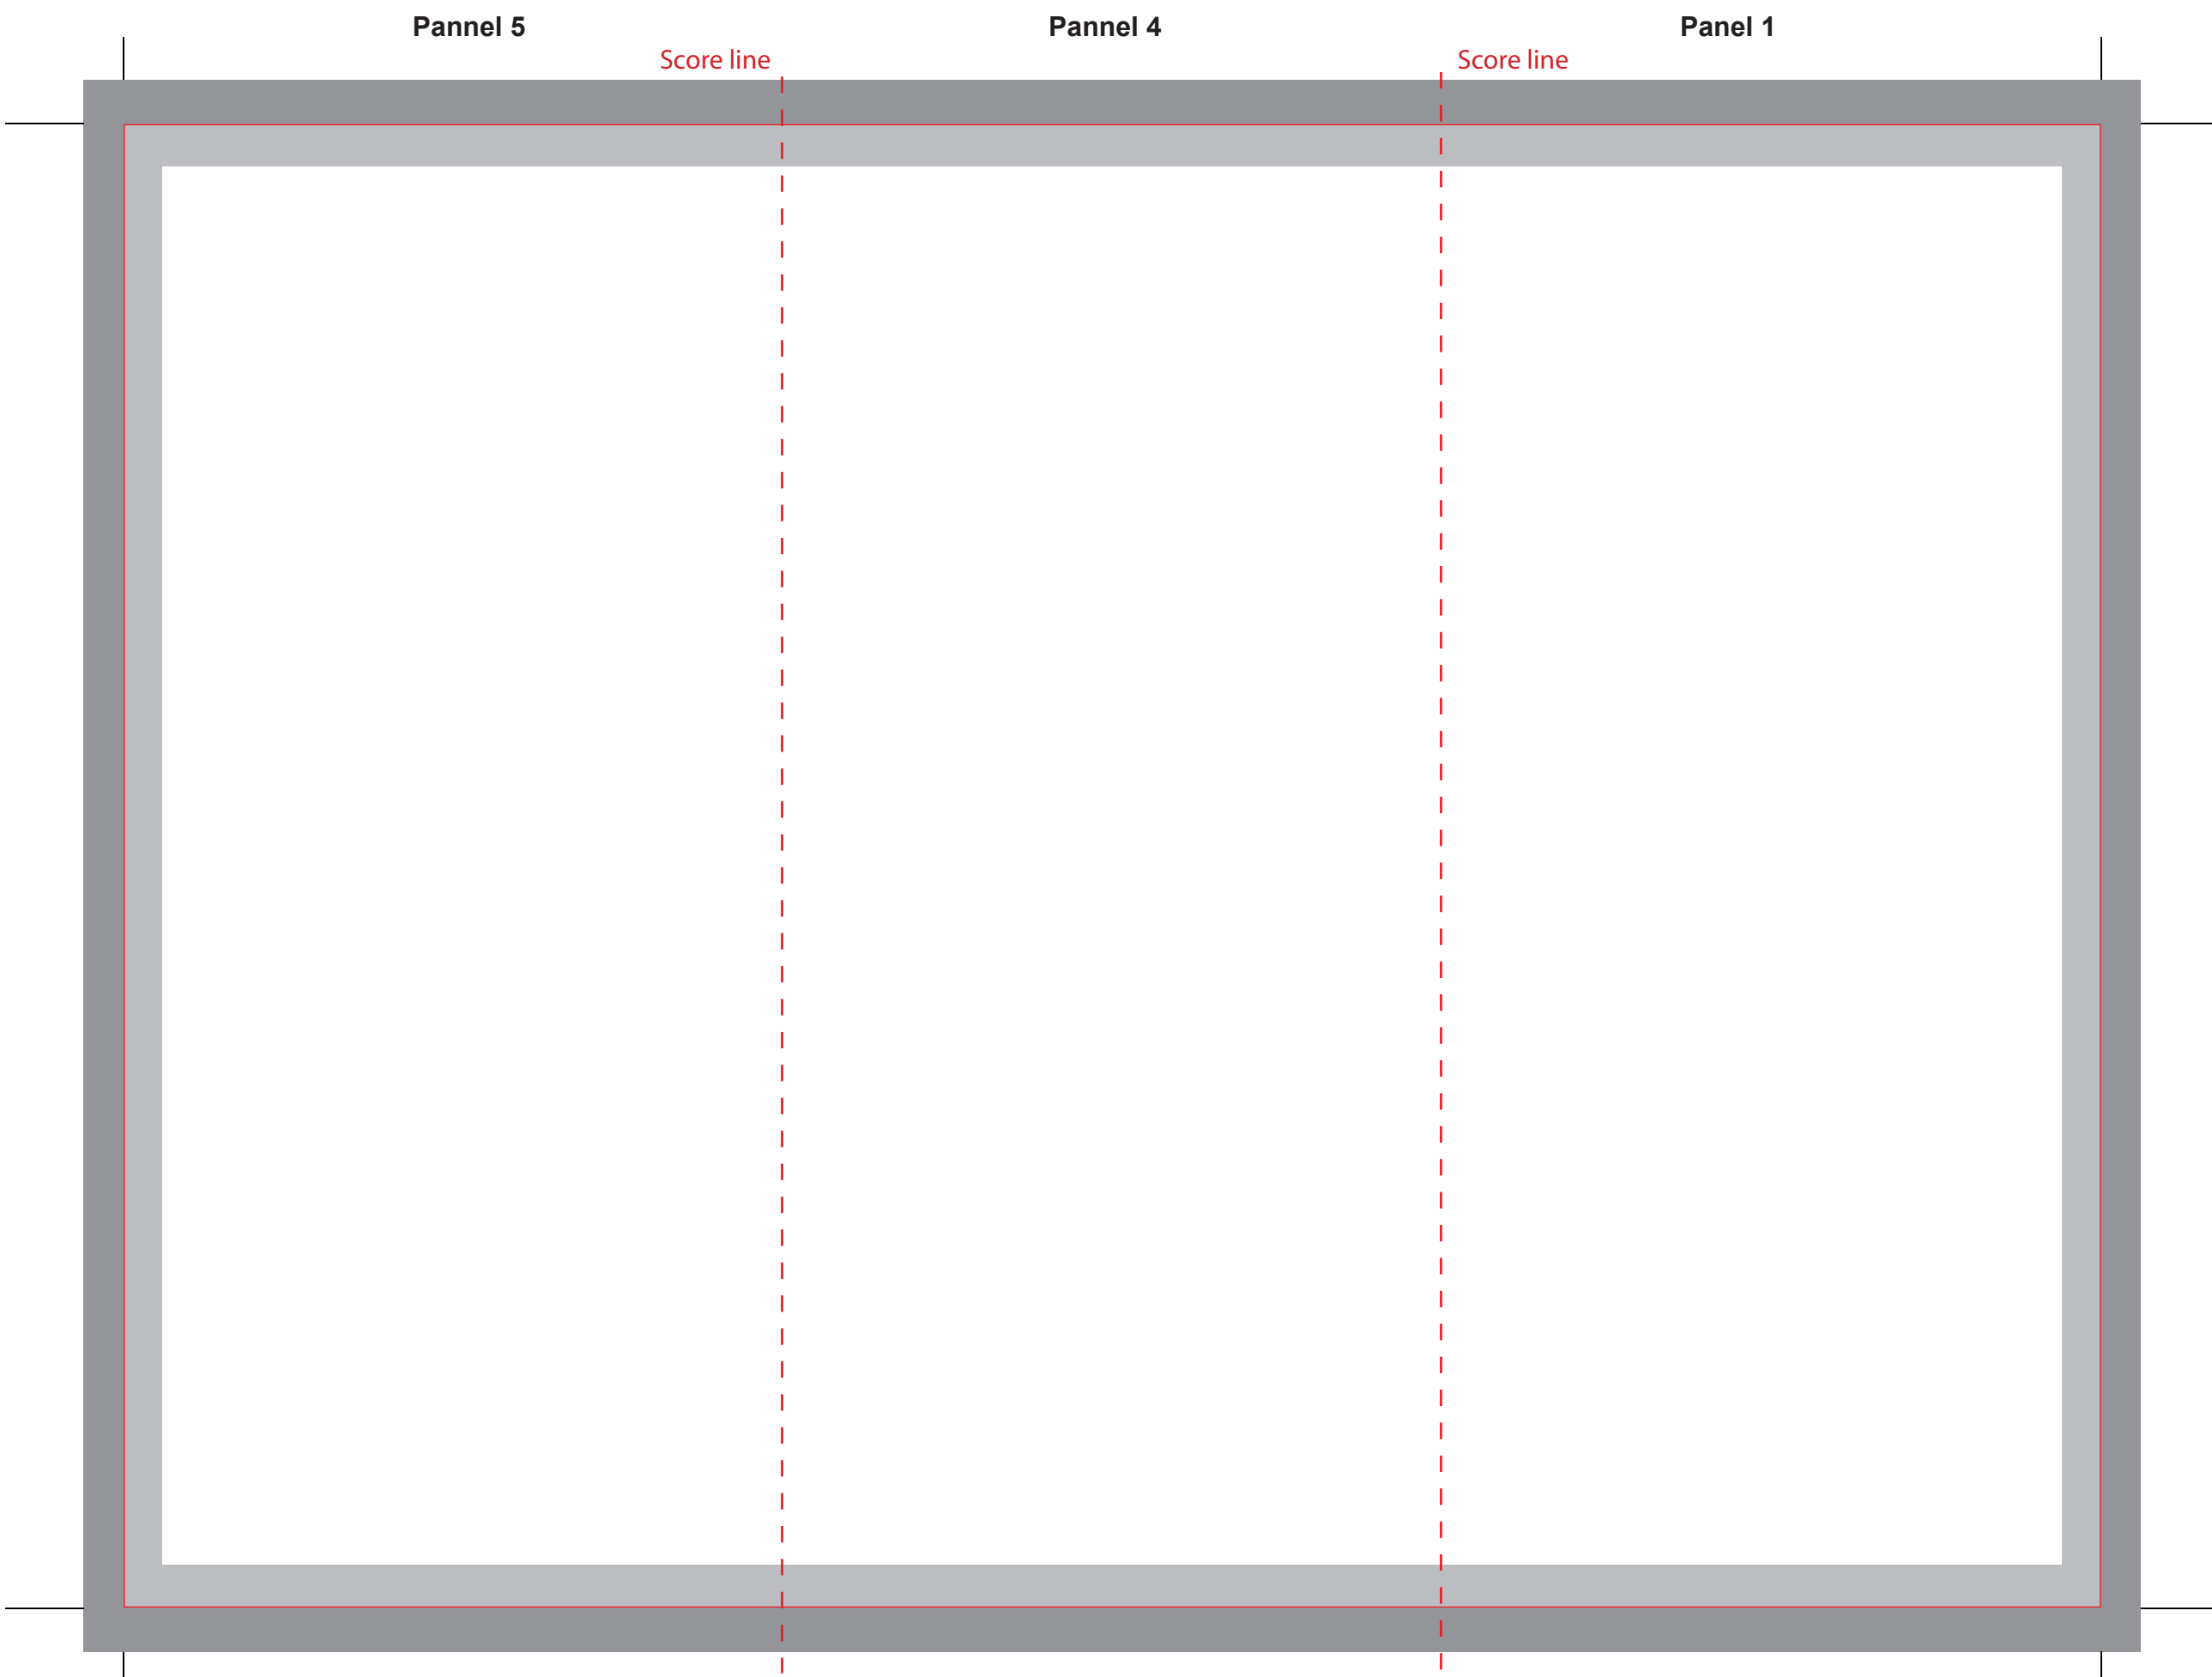

9" x 12" Z-Fold Brochure

■ **BLEED AREA:** If you have artwork on all 4 sides, you must extend your final artwork at least 1/8" (0.125 inch) for proper bleed. This does not apply if all 4 sides are in white.

■ **SAFETY MARGIN:** To prevent accidental cutting, text CANNOT be within the "Safety Zone"

— **Cut Line**

**Please make sure all pixel images are in 300dpi resolution and color in CMYK before you send us your files.*