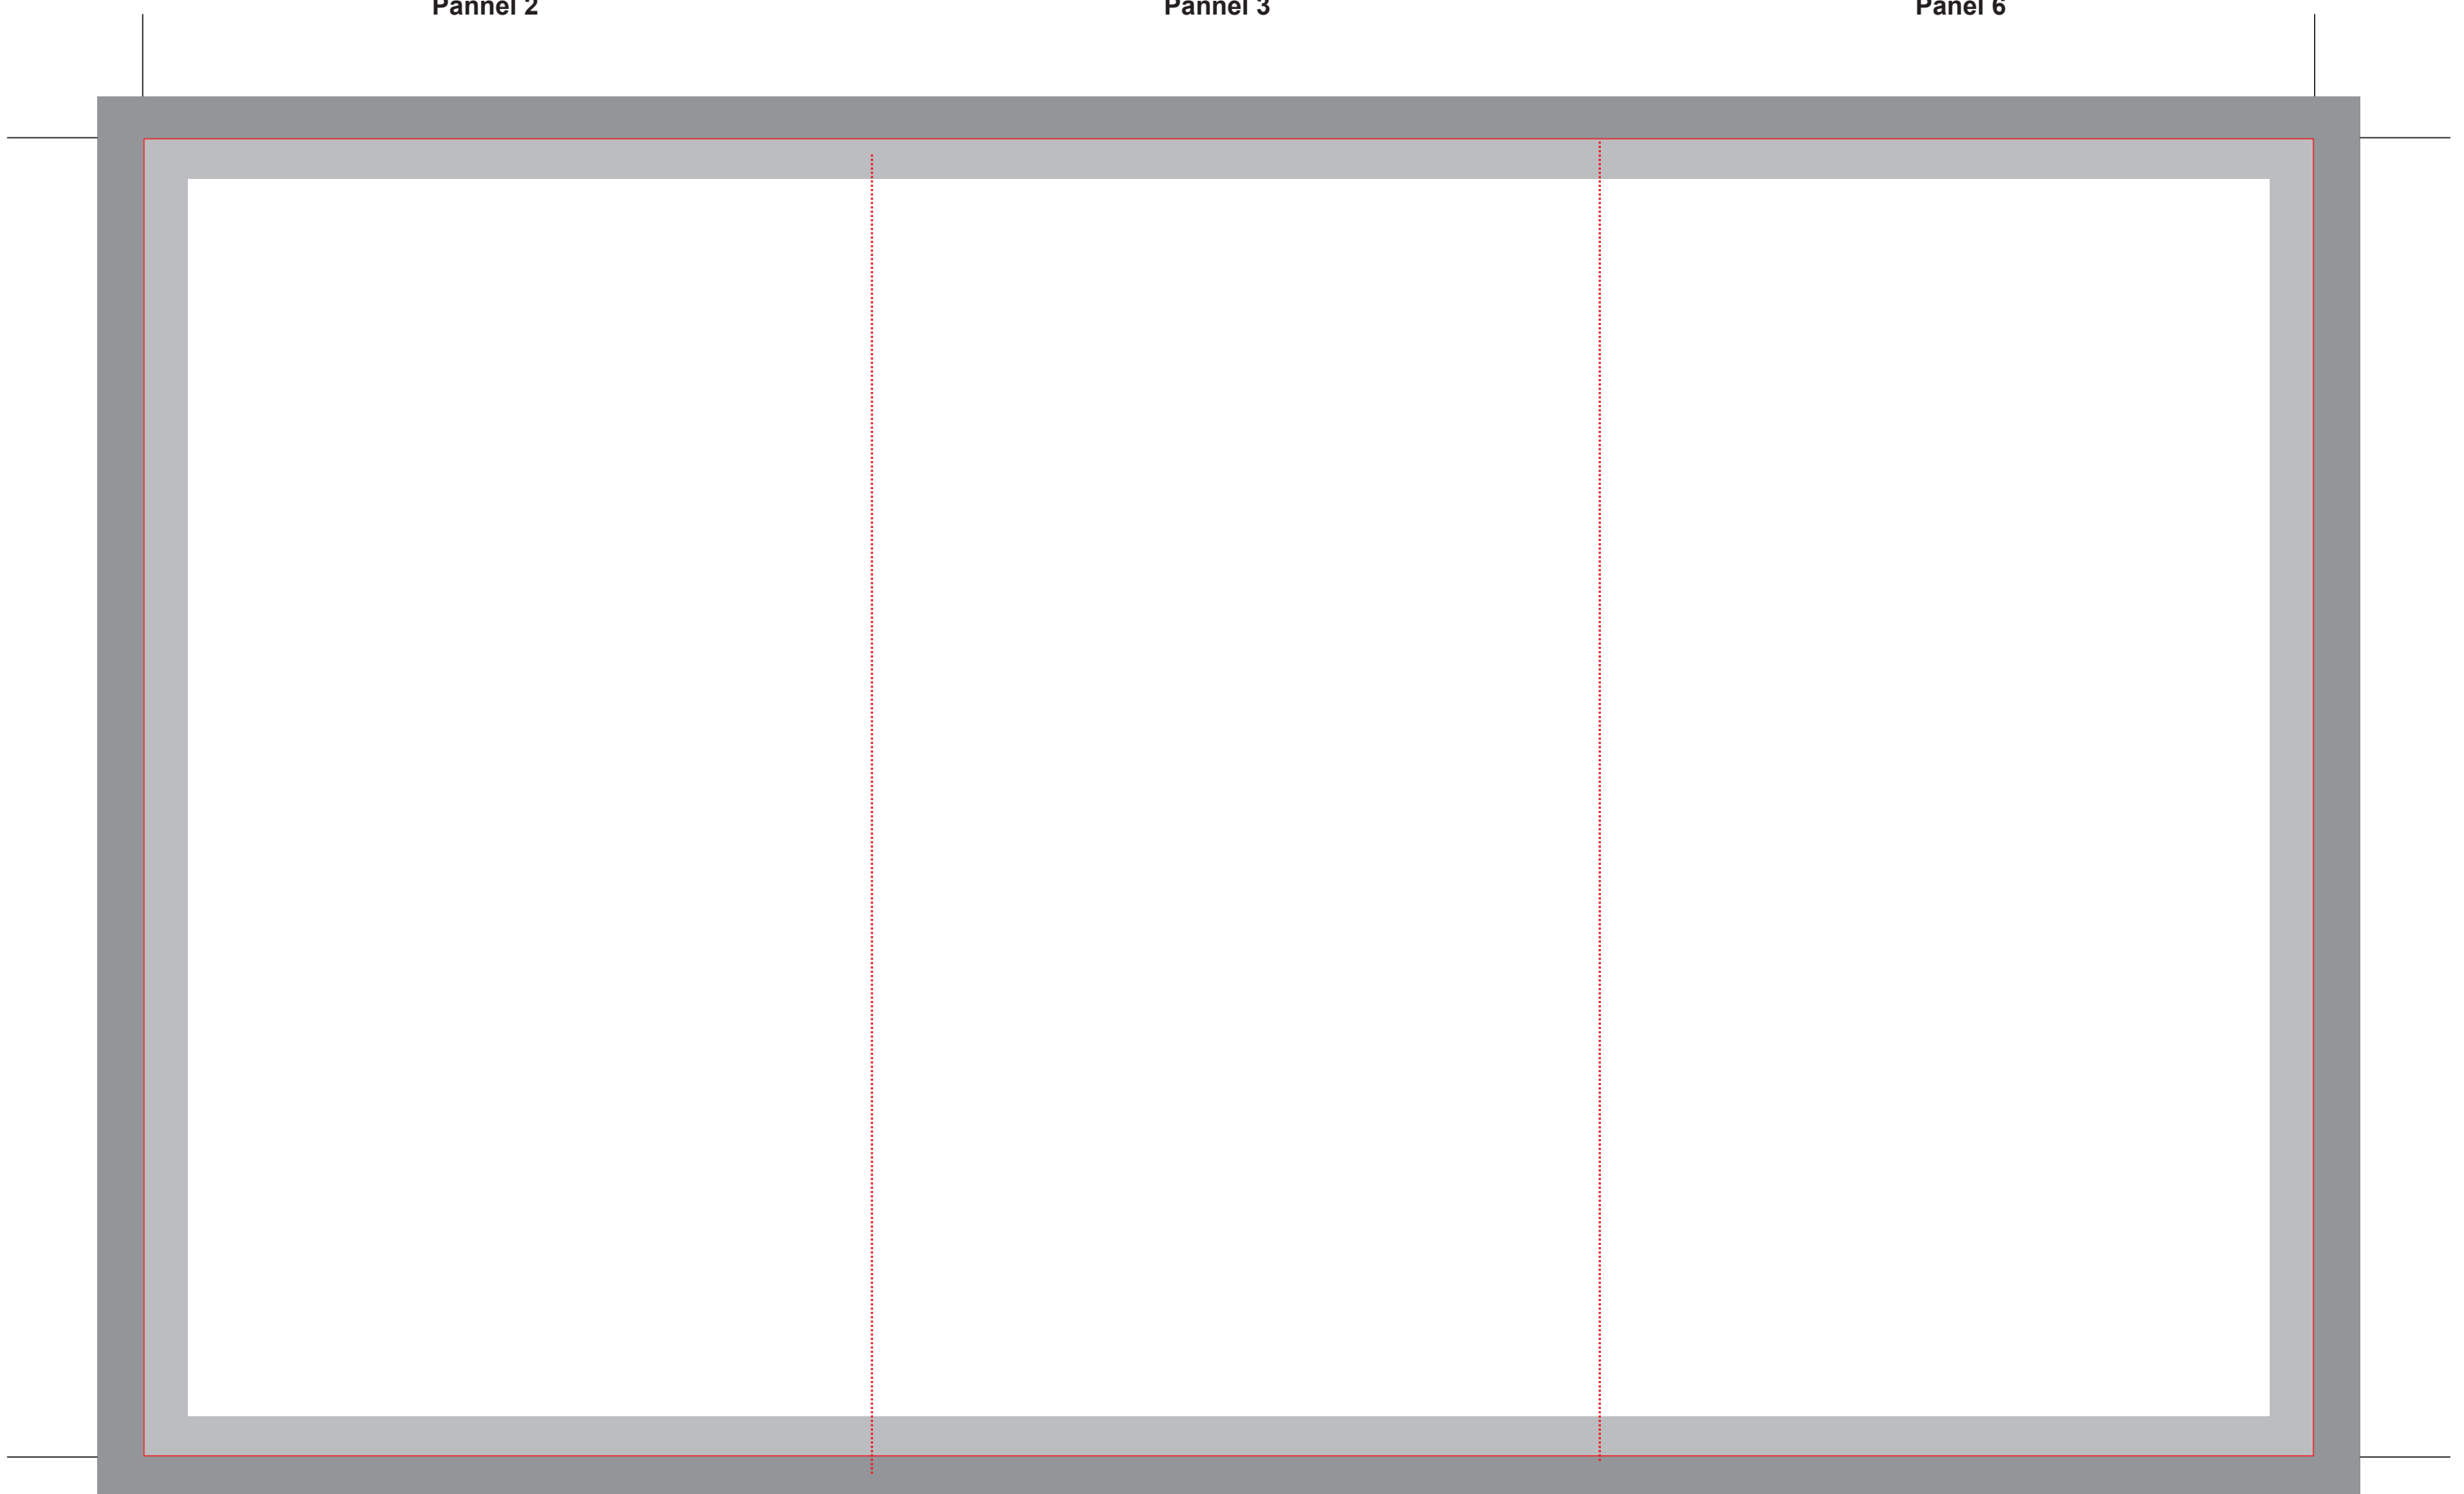

8.5" x 14" Z-Fold Brochure

Pannel 5

Pannel 4

Panel 1

8.5" x 14" Z-Fold Brochure

Pannel 2

Pannel 3

Panel 6

■ **BLEED AREA:** If you have artwork on all 4 sides, you must extend your final artwork at least 1/8" (0.125 inch) for proper bleed. This does not apply if all 4 sides are in white.

■ **SAFETY MARGIN:** To prevent accidental cutting, text CANNOT be within the "Safety Zone"

— **Cut Line**

**Please make sure all pixel images are in 300dpi resolution and color in CMYK before you send us your files.*

This template provided by www.promotionxpress.com
© Printing & Graphics 888-310-7769