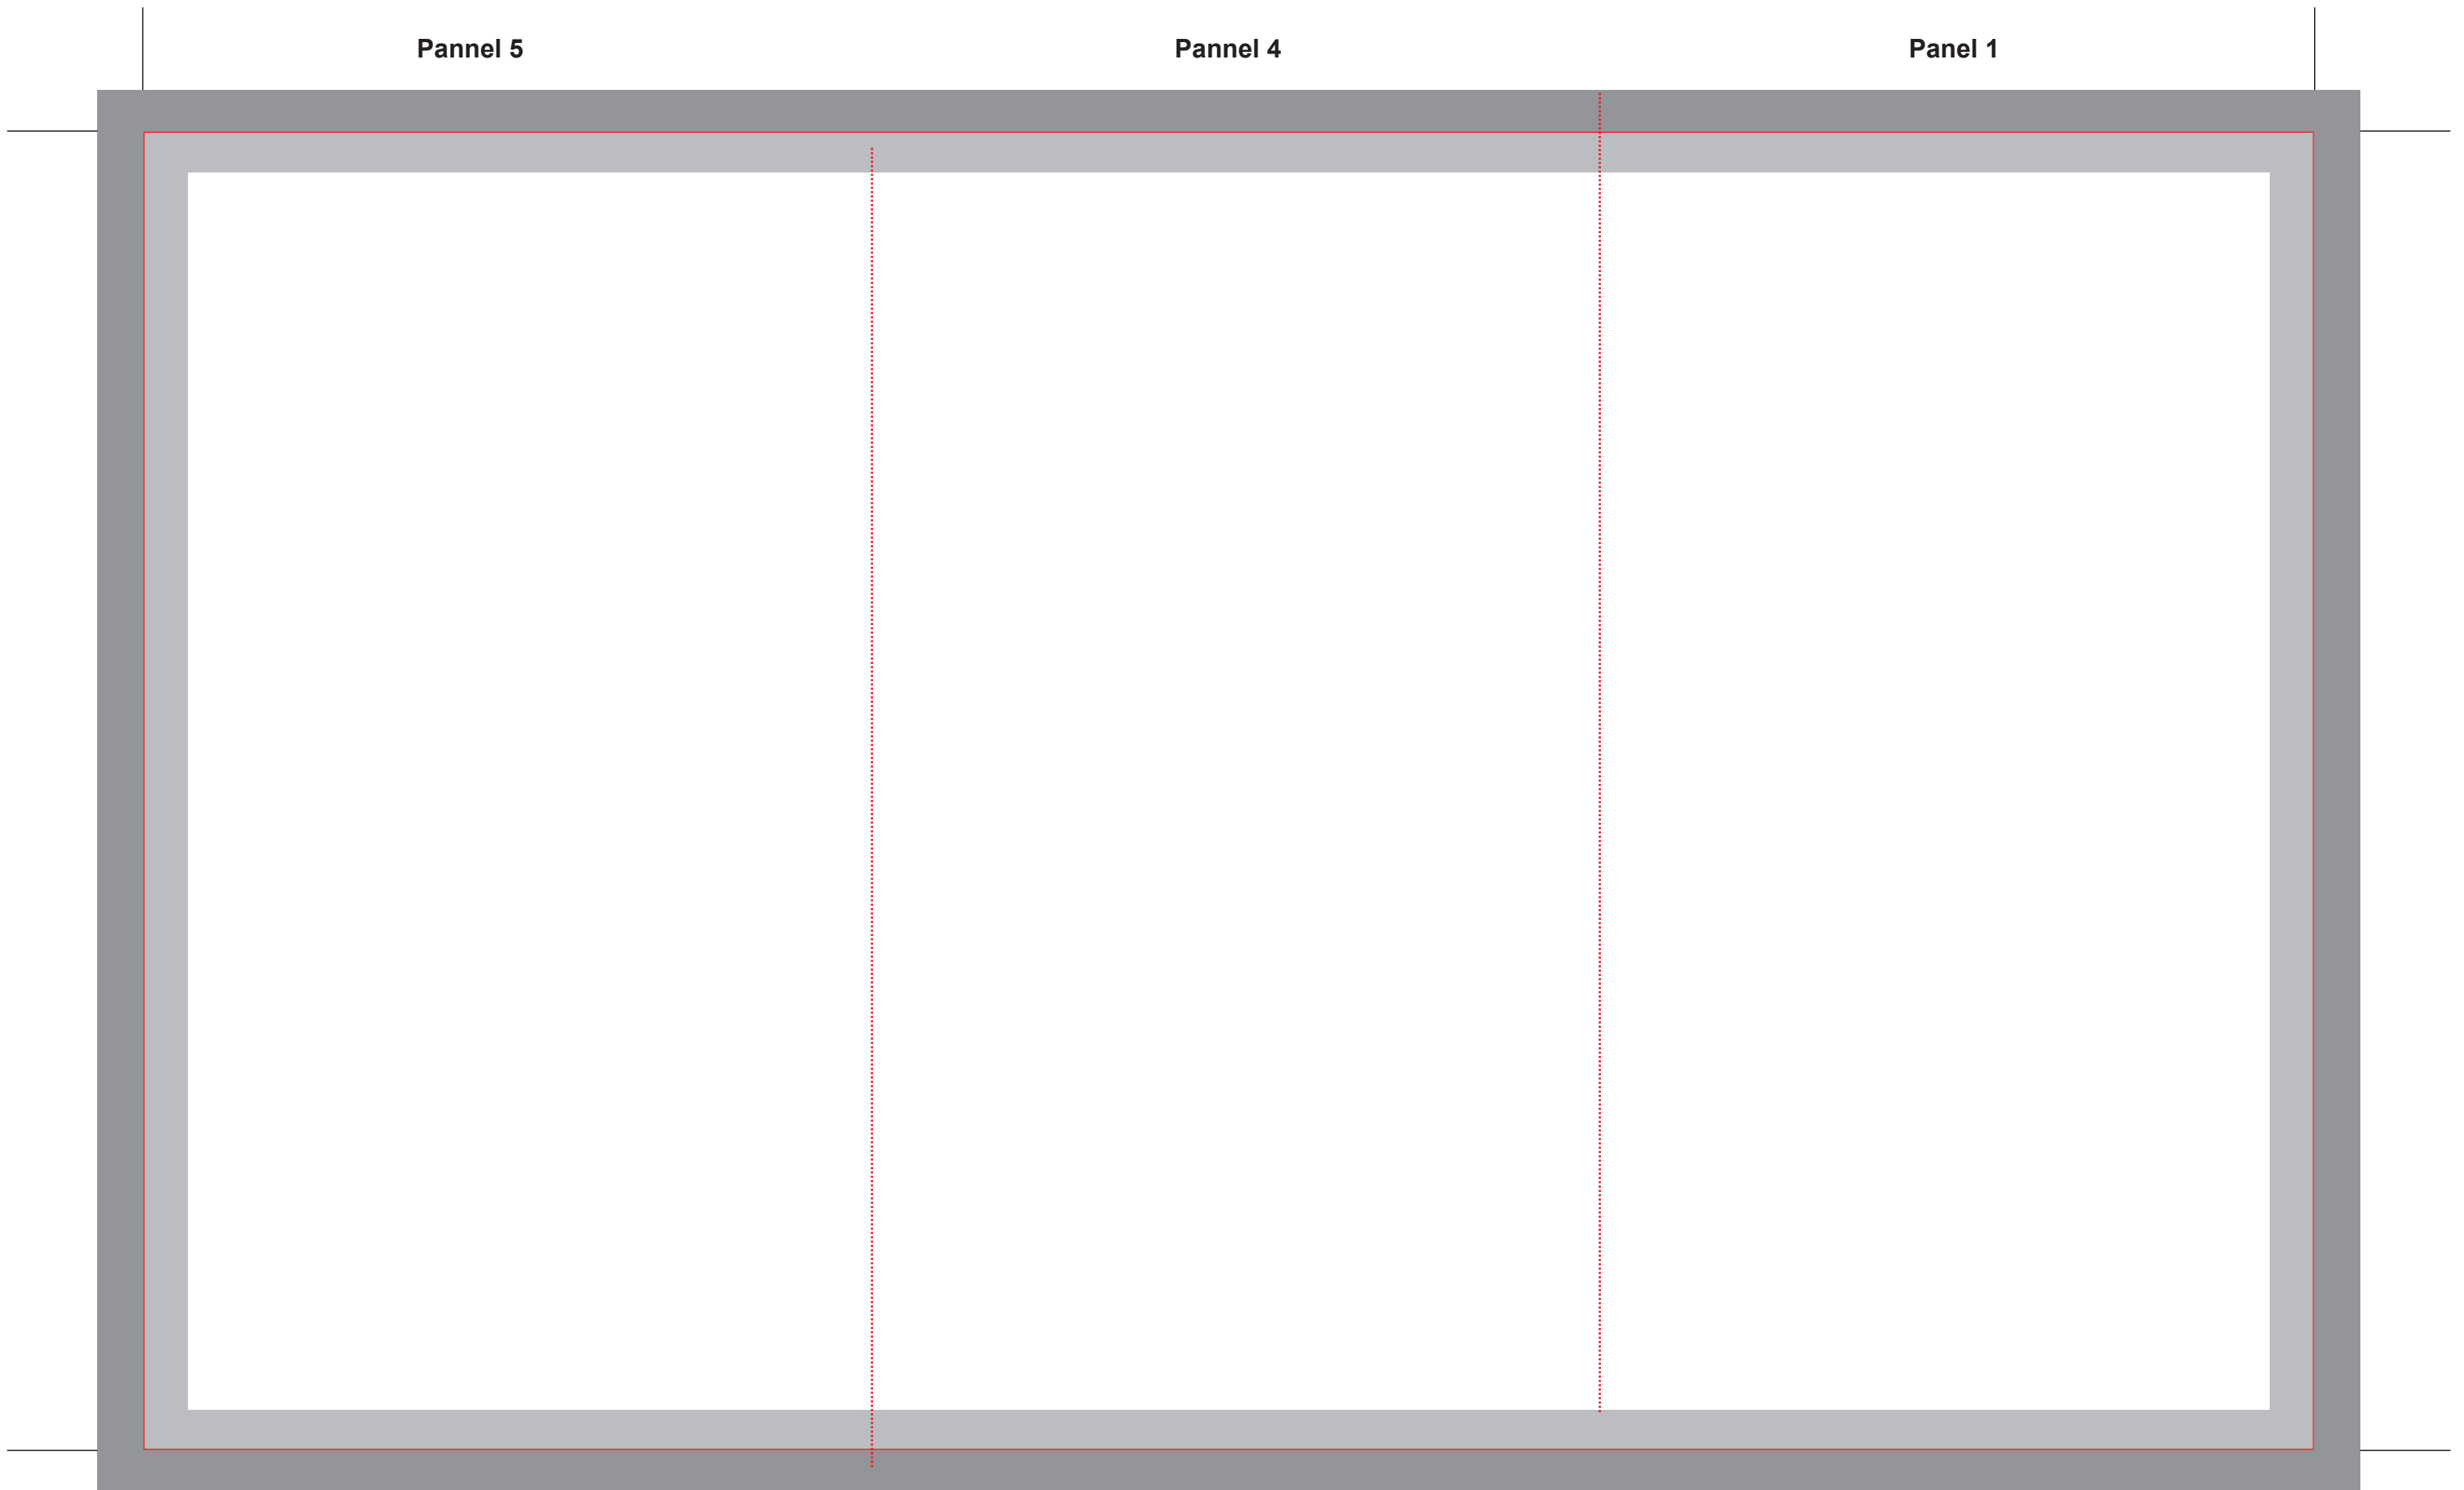

8.5" x 14" Z-Fold Brochure

Pannel 5

Pannel 4

Panel 1

8.5" x 14" Z-Fold Brochure

Pannel 2

Pannel 3

Panel 6

■ **BLEED AREA:** If you have artwork on all 4 sides, you must extend your final artwork at least 1/8" (0.125 inch) for proper bleed. This does not apply if all 4 sides are in white.

■ **SAFETY MARGIN:** To prevent accidental cutting, text CANNOT be within the "Safety Zone"

— **Cut Line**

**Please make sure all pixel images are in 300dpi resolution and color in CMYK before you send us your files.*

This template provided by www.promotionxpress.com
© Printing & Graphics 888-310-7769