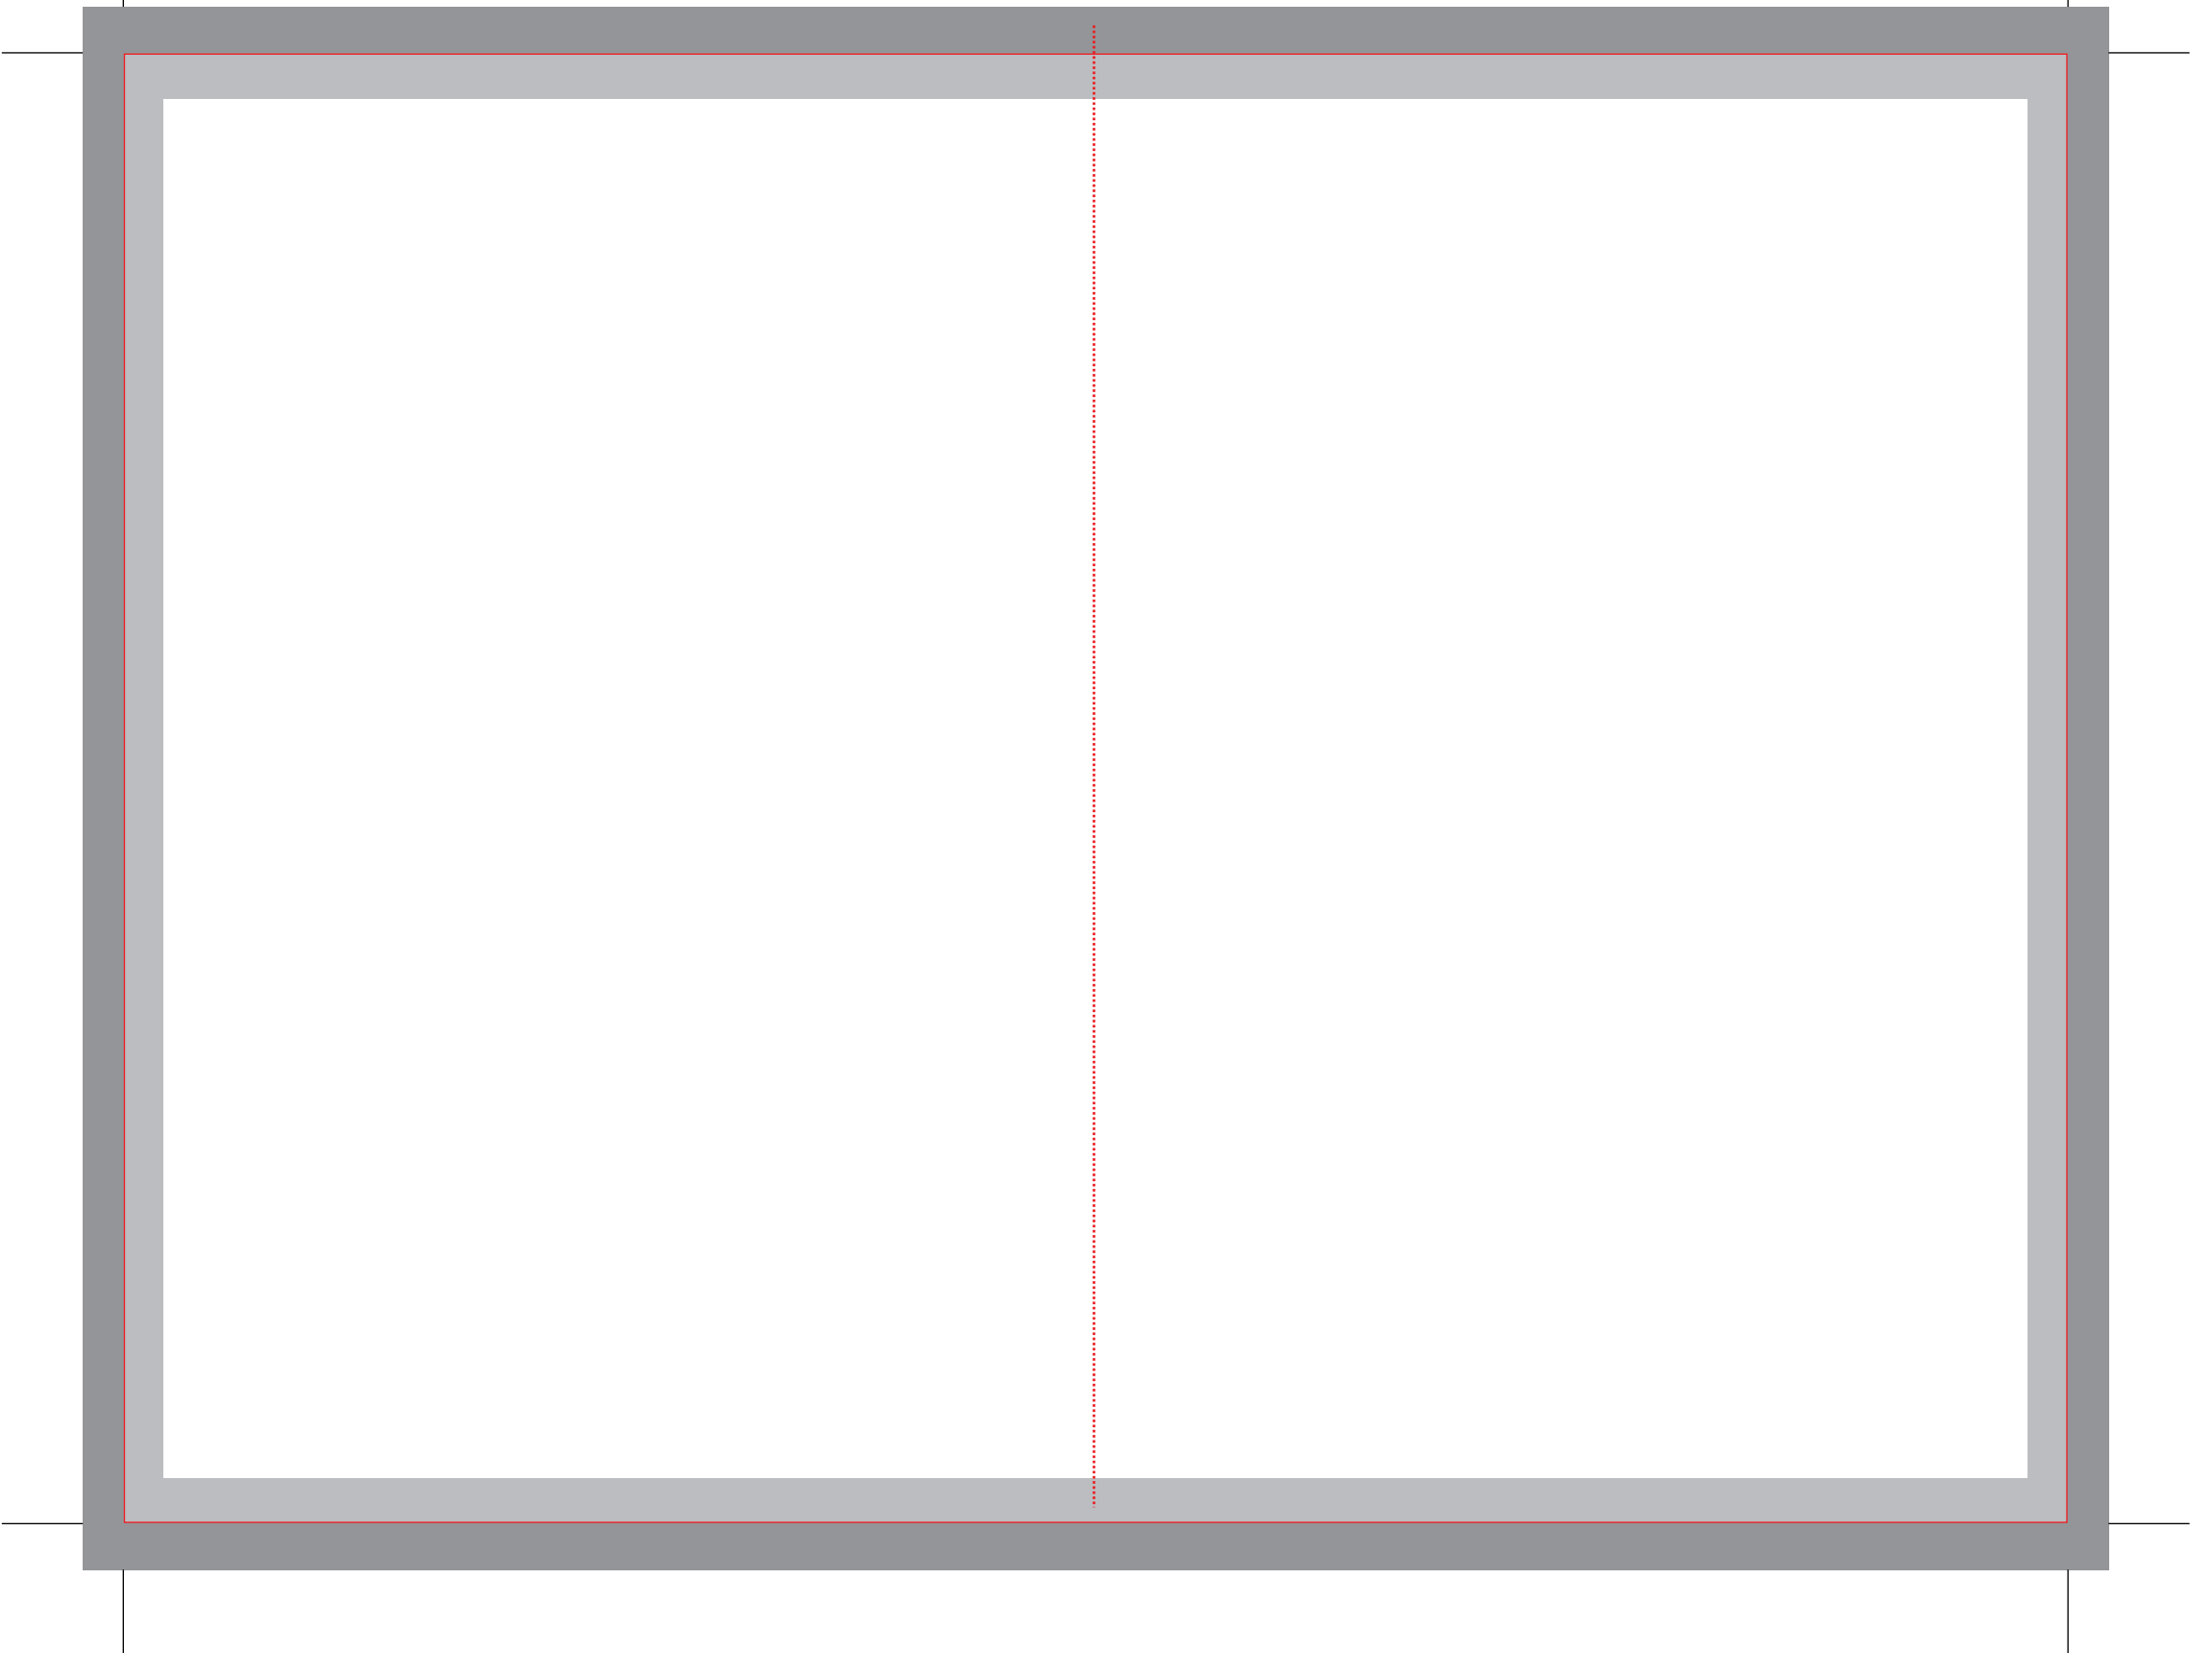

8.5”X11” Letter-Half Fold Brochure (FRONT)

BACK COVER

FRONT COVER

8.5”X11” Letter-Half Fold Brochure (INSIDE)

INSIDE LEFT

INSIDE RIGHT

■ **BLEED AREA:** If you have artwork on all 4 sides, you must extend your final artwork at least 1/8" (0.125 inch) for proper bleed. This does not apply if all 4 sides are in white.

■ **SAFETY MARGIN:** To prevent accidental cutting, text CAN-NOT be within the "Safety Zone"

— **Cut Line**

**Please make sure all pixel images are in 300dpi resolution and color in CMYK before you send us your files.*