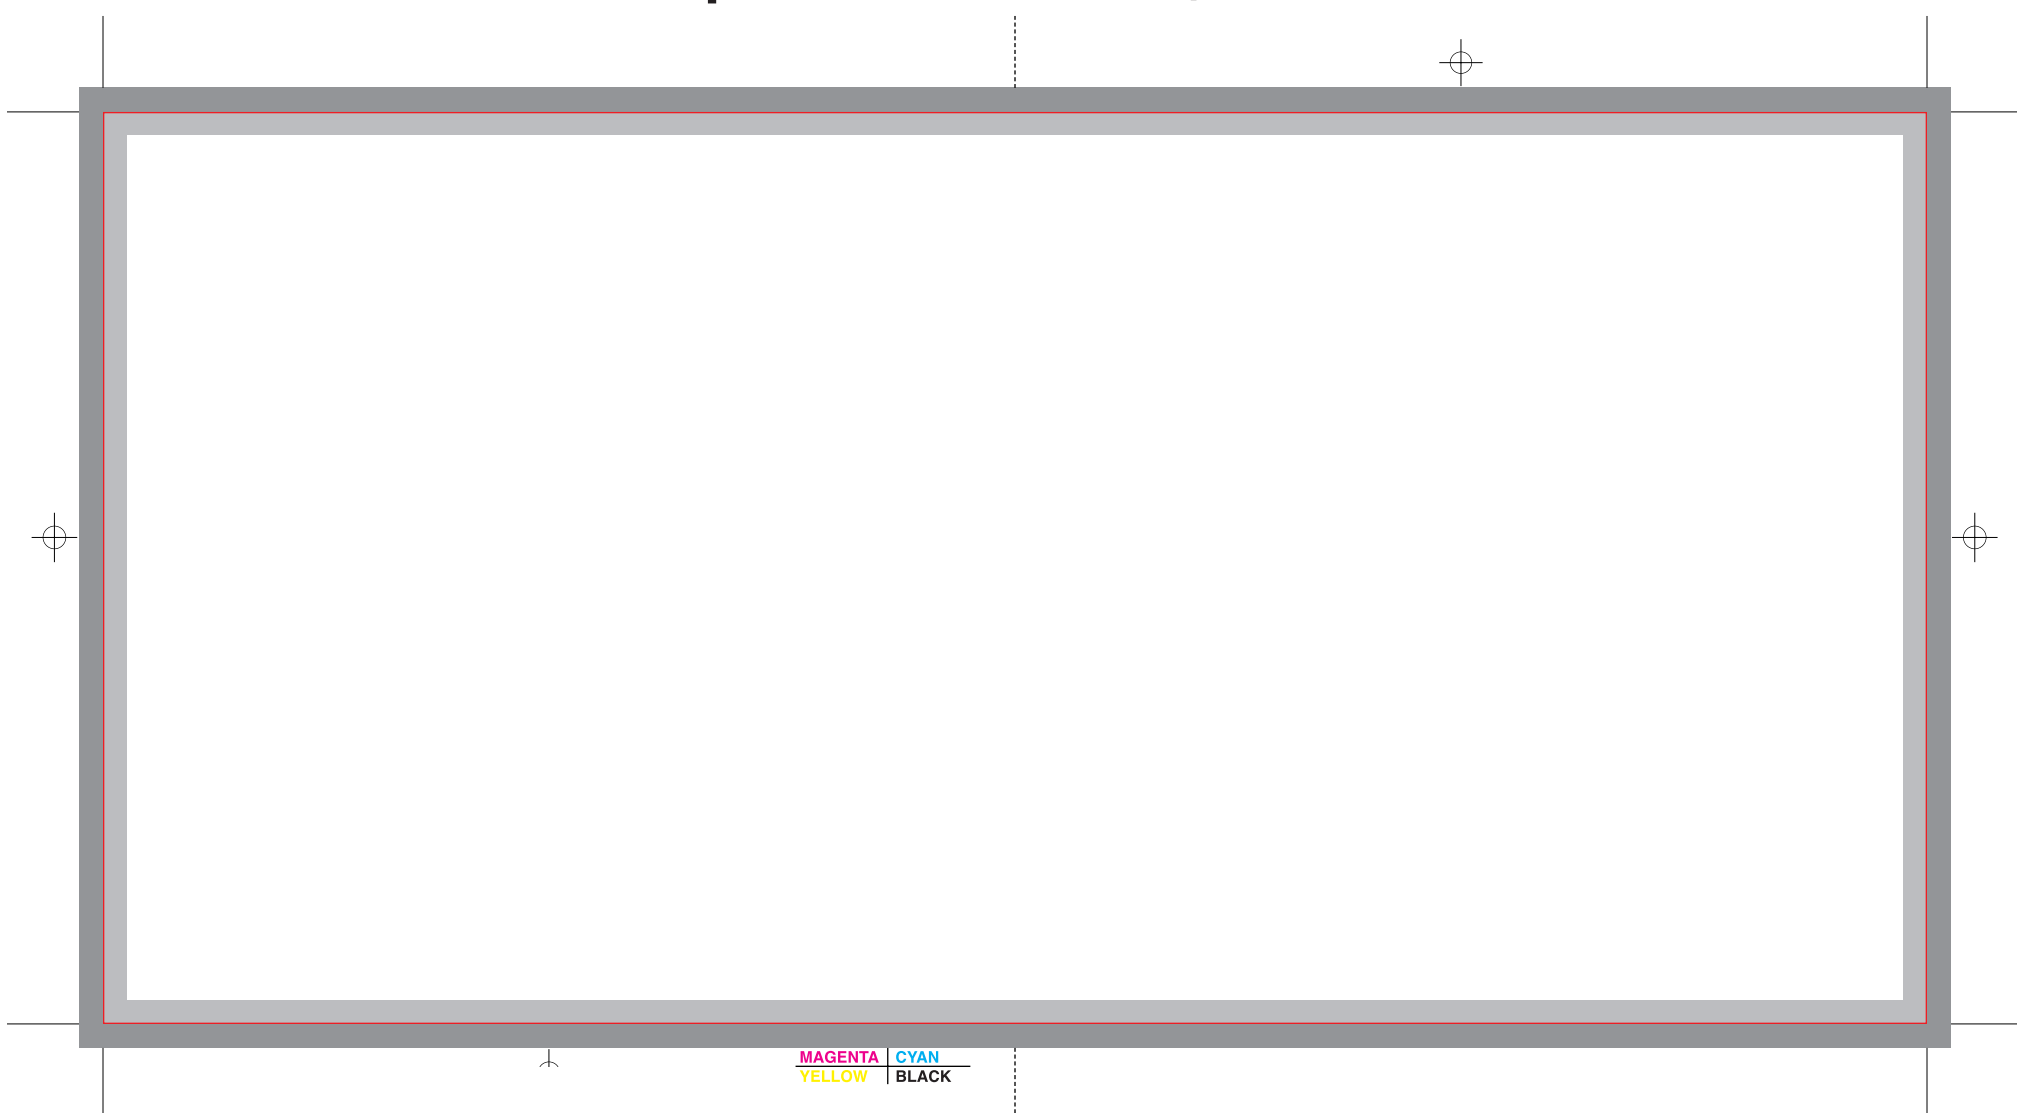

## 2 panel CD insert (Outside)

## 2 panel CD insert (Inside)

■ **BLEED AREA:** If you have artwork on all 4 sides, you must extend your final artwork at least 1/8" (0.125 inch) for proper bleed. This does not apply if all 4 sides are in white.

■ **SAFETY MARGIN:** To prevent accidental cutting, text CANNOT be within the "Safety Zone"

— **Cut Line**

----- **Fold Line**

*\*Please make sure all pixel images are in 300dpi resolution and color in CMYK before you send us your files.*