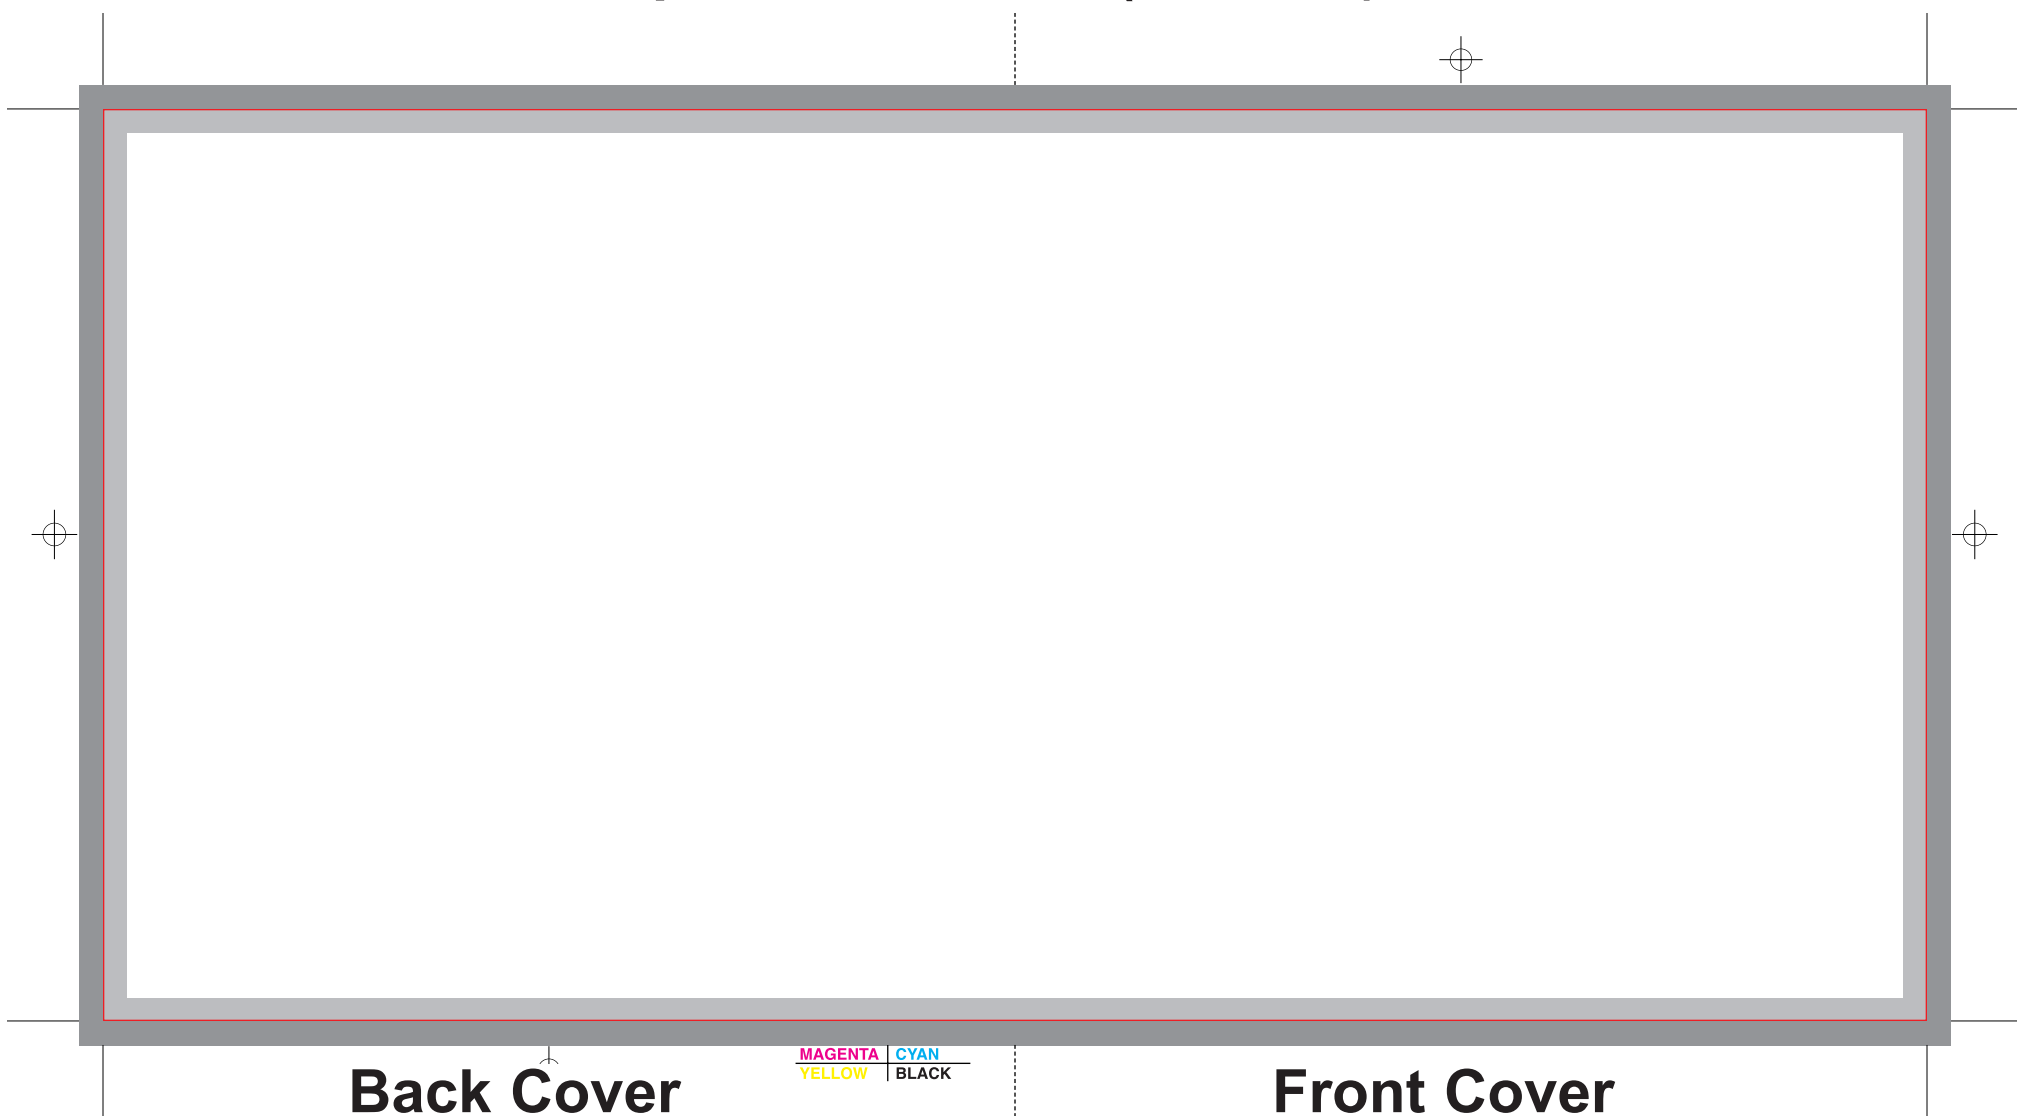

## 2 panel CD insert (Outside)

## 2 panel CD insert (Inside)

■ **BLEED AREA:** If you have artwork on all 4 sides, you must extend your final artwork at least 1/8" (0.125 inch) for proper bleed. This does not apply if all 4 sides are in white.

■ **SAFETY MARGIN:** To prevent accidental cutting, text CANNOT be within the "Safety Zone"

— **Cut Line**

----- **Fold Line**

*\*Please make sure all pixel images are in 300dpi resolution and color in CMYK before you send us your files.*